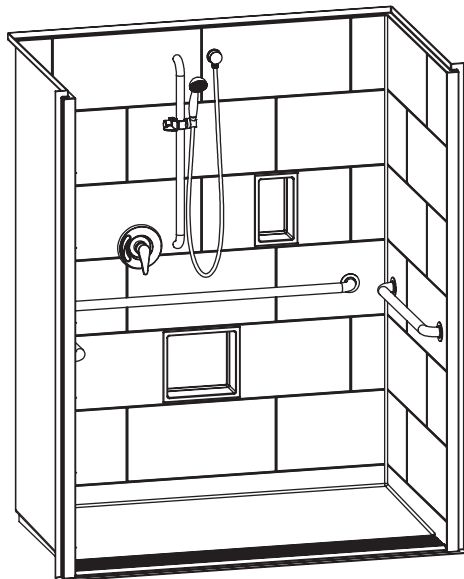

XST6238TR COL – COMPLIANT SHOWER

Without Seat

Interior: 60 x 36 x 76 ¾

Exterior: 66 x 38 ⅛ x 78 ¾

inches

The XST6238TR COL roll-in shower features innovative installation design, including an engineered leveled base and improved front threshold with molded integral linear trench drain. A true time and money saver, our pre-leveled base lets you install directly on a **level** floor. And its front threshold is engineered to keep a constant level with the innovative nailing flange.

Shown fully-equipped

COLOR & TRIM OPTIONS

Stock	Upgraded
White	Biscuit Bone

**Additional custom colors available.
(Contact Customer Service)

FEATURES

- Pre-leveled base
- AcrylX™ applied acrylic surface
- ½" skirt
- ½" change of level (COL) exterior threshold
- Barrier free when properly installed
- Smooth subway tile wall
- Center front drain outlet
- Integral front trench drain
- 30-year warranty*

* See terms and conditions for details

OPTIONS

- Grab bars
- Hand-held shower assembly with slide bar
- Pressure balancing mixing valve
- Large soap dish
- Small soap dish
- Curtain rod and/or shower curtain, shipped loose
- Tamper-proof grate