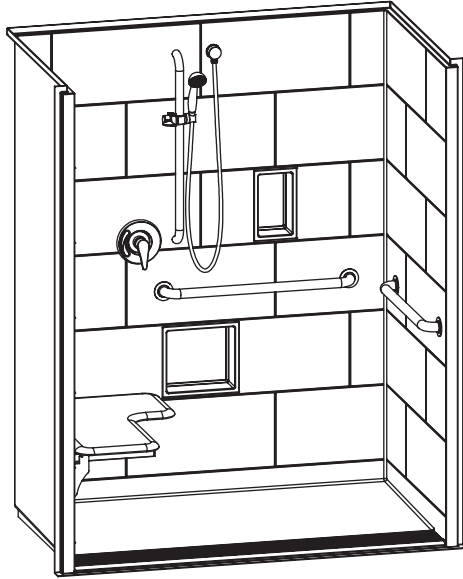

XST6238TR COL – COMPLIANT SHOWER

With Seat

Interior: 60 x 36 x 76 ³/₄

Exterior: 66 x 38 ¹/₈ x 78 ³/₄

inches

The XST6238TR COL roll-in shower features innovative installation design, including an engineered leveled base and improved front threshold with molded integral linear trench drain. A true time and money saver, our pre-leveled base lets you install directly on a **level** floor. And its front threshold is engineered to keep a constant level with the innovative nailing flange.

Shown fully-equipped

COLOR & TRIM OPTIONS

| Stock | Upgraded |
|-------|-----------------|
| White | Biscuit Bone |

**Additional custom colors available.
(Contact Customer Service)

FEATURES

- Pre-leveled base
- AcrylX™ applied acrylic surface
- ½" skirt
- ½" change of level (COL) exterior threshold
- Barrier free when properly installed
- Smooth subway tile wall
- Center front drain outlet
- Integral front trench drain
- 30-year warranty*

* See terms and conditions for details

OPTIONS

- Grab bars
- Fold-up seat
- Hand-held shower assembly with slide bar
- Pressure balancing mixing valve
- Large soap dish
- Small soap dish
- Curtain rod and/or shower curtain, shipped loose
- Tamper-proof grate