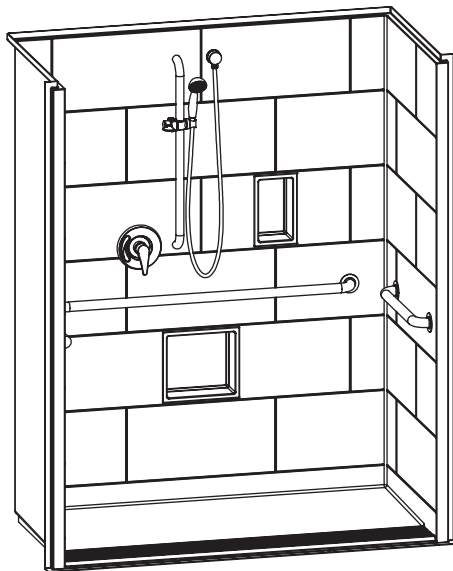

# XST6232TR COL – COMPLIANT SHOWER

## Without Seat

Interior: 60 x 30 x 76 ¾

Exterior: 66 x 32 ⅛ x 78 ¾

inches

The XST6232TR COL roll-in shower features innovative installation design, including an engineered leveled base and improved front threshold with molded integral linear trench drain. A true time and money saver, our pre-leveled base lets you install directly on a **level** floor. And its front threshold is engineered to keep a constant level with the innovative nailing flange.

## FEATURES

- Pre-leveled base
- AcrylX™ applied acrylic surface
- ½" skirt
- ½" change of level (COL) exterior threshold
- Barrier free when properly installed
- Smooth subway tile wall
- Center front drain outlet
- Integral front trench drain
- 30-year warranty\*

## OPTIONS

- Grab bars
- Hand-held shower assembly with slide bar
- Pressure balancing mixing valve
- Large soap dish
- Small soap dish
- Curtain rod and/or shower curtain, shipped loose
- Tamper-proof grate