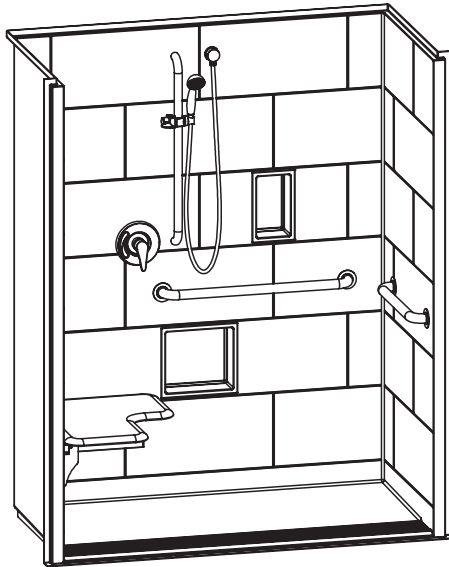

# XST6232TR COL – COMPLIANT SHOWER

## With Seat

Interior: 60 x 30 x 76 ¾

Exterior: 66 x 32 ½ x 78 ¾

inches

The XST6232TR COL roll-in shower features innovative installation design, including an engineered leveled base and improved front threshold with molded integral linear trench drain. A true time and money saver, our pre-leveled base lets you install directly on a **level** floor. And its front threshold is engineered to keep a constant level with the innovative nailing flange.

## FEATURES

- Pre-leveled base
- AcrylX™ applied acrylic surface
- ½" skirt
- ½" change of level (COL) exterior threshold
- Barrier free when properly installed
- Smooth subway tile wall
- Center front drain outlet
- Integral front trench drain
- 30-year warranty\*

## OPTIONS

- Grab bars
- Fold-up seat
- Hand-held shower assembly with slide bar
- Pressure balancing mixing valve
- Large soap dish
- Small soap dish
- Curtain rod and/or shower curtain, shipped loose
- Tamper-proof grate