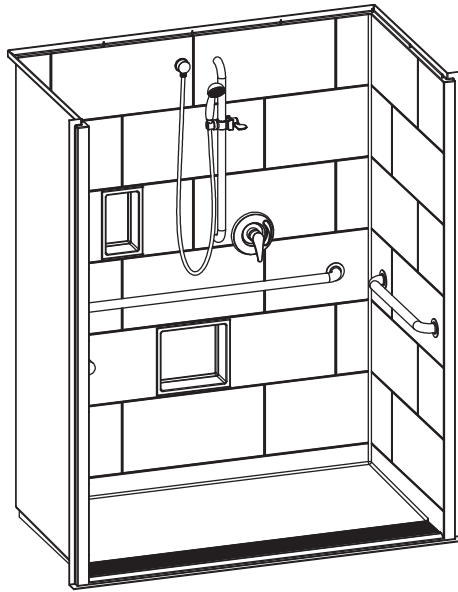

# XST6236TR COL – COMPLIANT SHOWER

## Without Seat

Interior: 60 x 34 x 76 ¾

Exterior: 66 x 36 ⅛ x 78 ¾

inches

The XST6236TR COL roll-in shower features innovative installation design, including an engineered leveled base and improved front threshold with molded integral linear trench drain. A true time and money saver, our pre-leveled base lets you install directly on a **level** floor. And its front threshold is engineered to keep a constant level with the innovative nailing flange.

## FEATURES

- Pre-leveled base
- AcrylX™ applied acrylic surface
- ½" skirt
- ½" change of level (COL) exterior threshold
- Barrier free when properly installed
- Smooth subway tile wall
- Center front drain outlet
- Integral front trench drain
- 30-year warranty\*

## OPTIONS

- Grab bars
- Fold-up seat
- Hand-held shower assembly with slide bar
- Pressure balancing mixing valve
- Large soap dish
- Small soap dish
- Curtain rod and/or shower curtain, shipped loose
- Tamper-proof grate