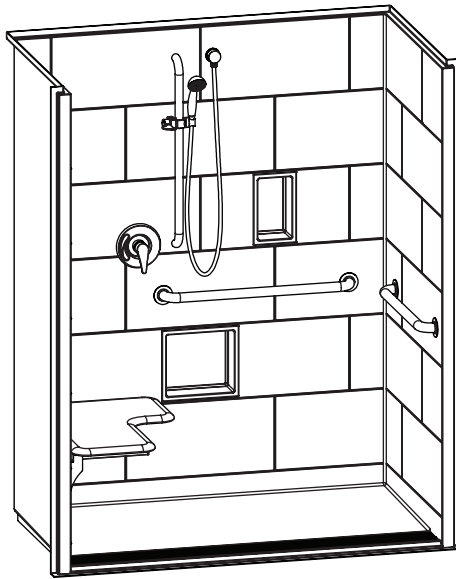

XST6236TR COL – COMPLIANT SHOWER

With Seat

Interior: 60 x 34 x 76 ¾

Exterior: 66 x 36 ⅛ x 78 ¾

inches

The XST6236TR COL roll-in shower features innovative installation design, including an engineered leveled base and improved front threshold with molded integral linear trench drain. A true time and money saver, our pre-leveled base lets you install directly on a **level** floor. And its front threshold is engineered to keep a constant level with the innovative nailing flange.

Shown fully-equipped

COLOR & TRIM OPTIONS

Stock	Upgraded
White	Biscuit Bone

**Additional custom colors available.
(Contact Customer Service)

FEATURES

- Pre-leveled base
- AcrylX™ applied acrylic surface
- ½" skirt
- ½" change of level (COL) exterior threshold
- Barrier free when properly installed
- Smooth subway tile wall
- Center front drain outlet
- Integral front trench drain
- 30-year warranty*

* See terms and conditions for details

OPTIONS

- Grab bars
- Fold-up seat
- Hand-held shower assembly with slide bar
- Pressure balancing mixing valve
- Large soap dish
- Small soap dish
- Curtain rod and/or shower curtain, shipped loose
- Tamper-proof grate